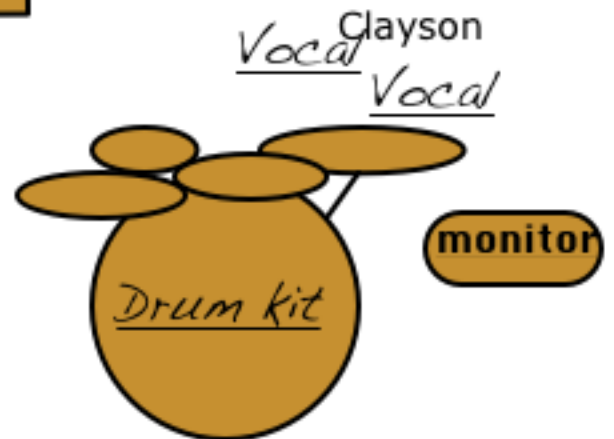

SIHASIN

Stage plan

bass amp

FX amp

Jeneda
Vocal

monitor

Guest
Vocal

monitor

INFORMATION:

Jeneda (bass player) and Clayson (drummer) play side by side stage front
Please supply power outlet for fx pedals at Jeneda

	INSTRUMENT	MIC/LINE	INSERT	Notes
1	Bass drum			
2	Snare drum			
3	Hi-hat			
4	Percussion (replaces rack tom)			
5	Percussion (replaces floor tom)			
6	Overhead drum mic			
7	Overhead drum mic			
8	Bass D.I.			
9	FX amp			
10	Vocals Guest			
11	Vocal Jeneda, bassist	Audix OM6 provided		
12	Vocal Clayson, drummer			
13	Megaphone Vocal Clayson, drummer	Mic provided		