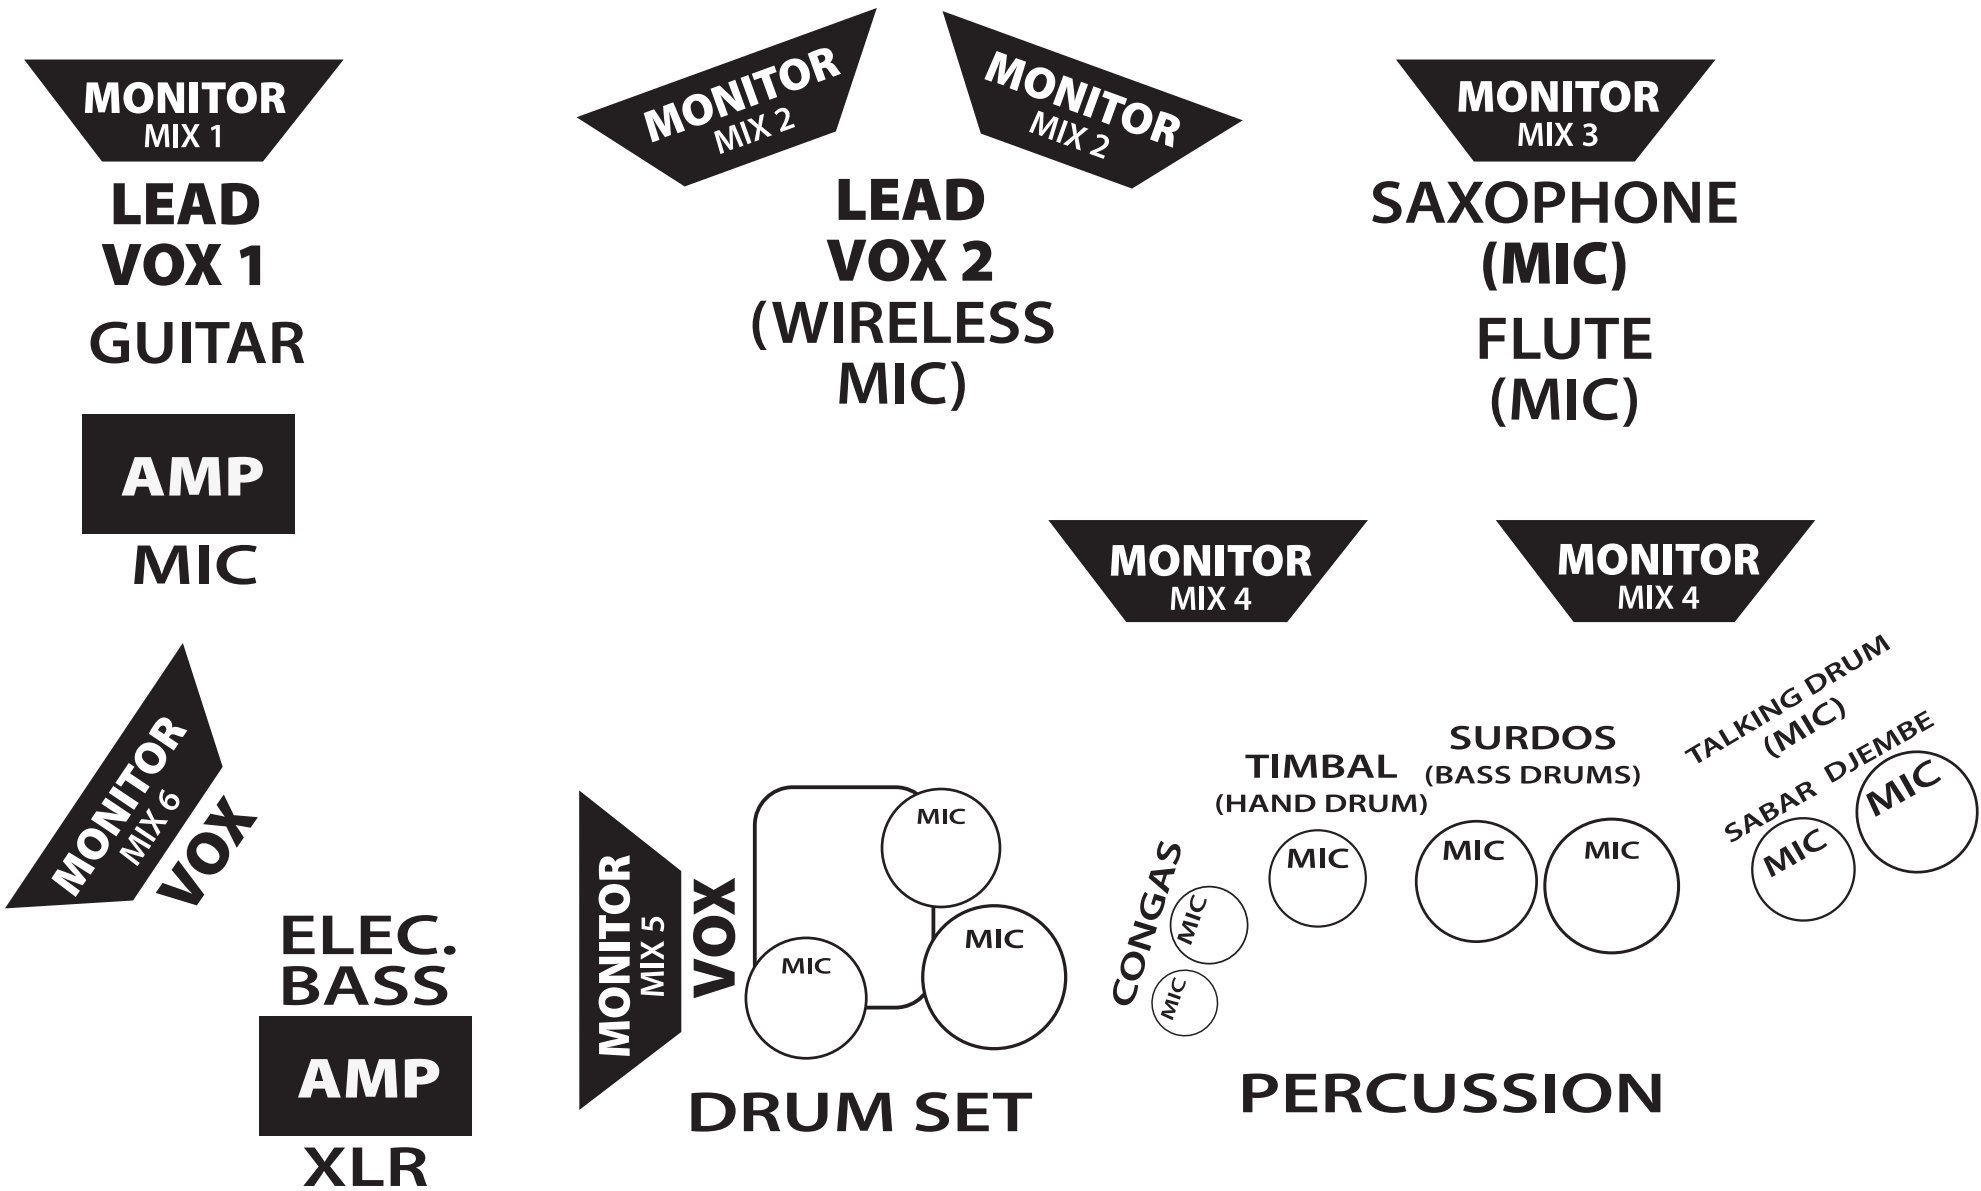

↑
FRONT

SAMBADÁ - STAGE PLOT

CONTACT: ANNE STAFFORD: 831-345-9299, anniesaxophone@gmail.com