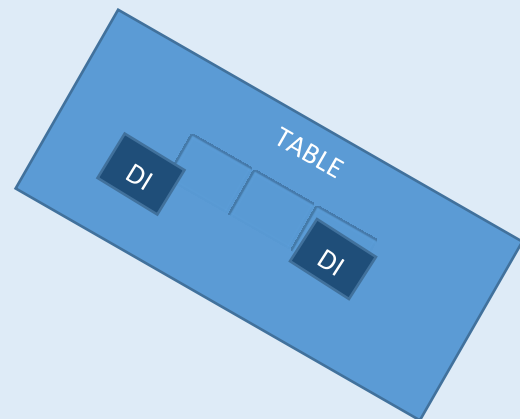

### STAGE PLOT

Secret Agent 23 Skidoo

Trio configuration

Vox 1  
SM 58

Vox 2  
SM 58

Vox 3  
SM 58

monitor

monitor