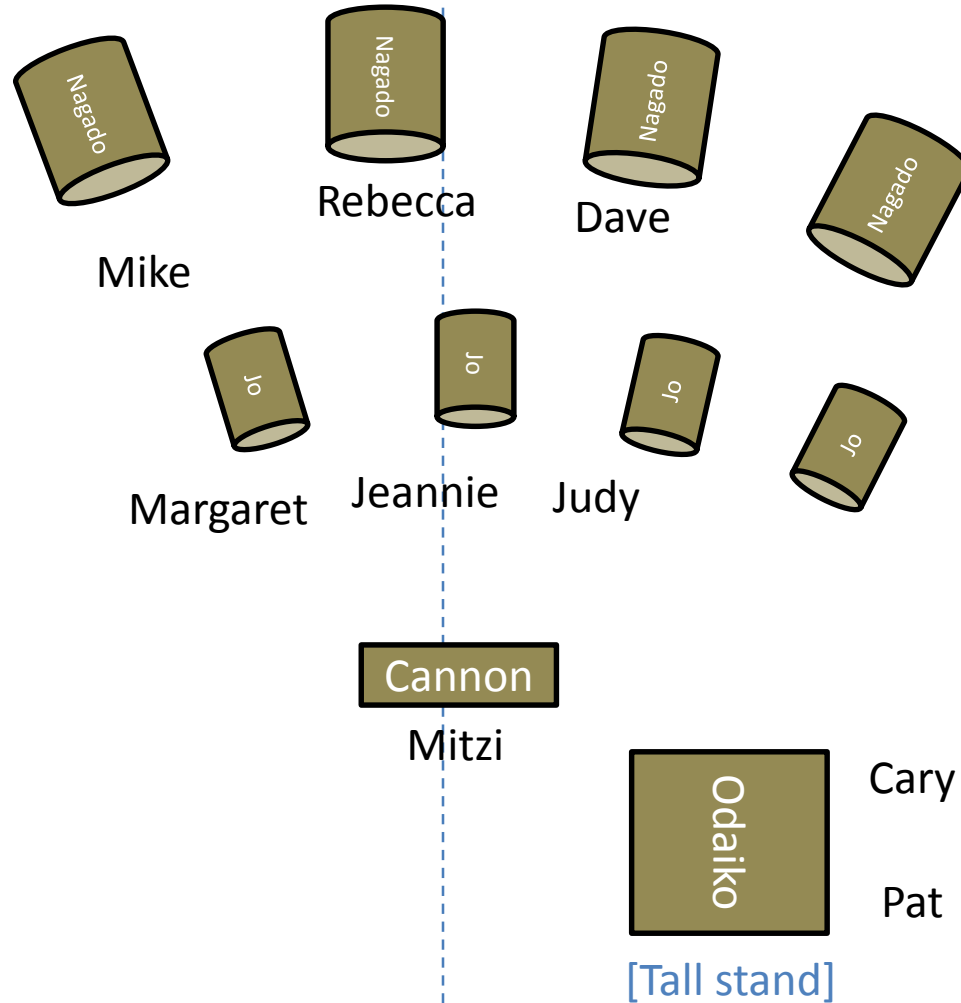

SET 2 (SUNDAY 9 AM)

Global Stage deck will be 16' x 24'

Drum List:

- (4) Chu's w/carpet
- (5) Nagado w/flats
- (1) Cannon
- (2) Shime
- (2) Shells
- (1) Gong

Song 1: Hiryu Sandan Gaishi

Notes:
Shells sound while players enter.

Grass Valley
TAIKO

Drum List:

- (6) Chu's w/carpet
- (5) Jo's w/slants
- (1) Shime
- (1) Cushion

Song 2: Kurage

(Audience)

Notes:
 Enter playfully,
 one at a time.

Drum List:

(3) Chu's w/carpet

(1) Shime

Time 4:16

Song 3: Tottemo Tanoshi

(Audience)

Drum List:

(2) Chu's w/Hachijo Stands

(1) Odaiko w/Stand

Song 4: Hachijo Daiko

Drum List:

- (4) Nadago w/slants
- (4) Jo's w/slants
- (1) Cannon
- (1) Odaiko

Song 5: Matsuri

(Audience)

Taiko (Drums) Legend