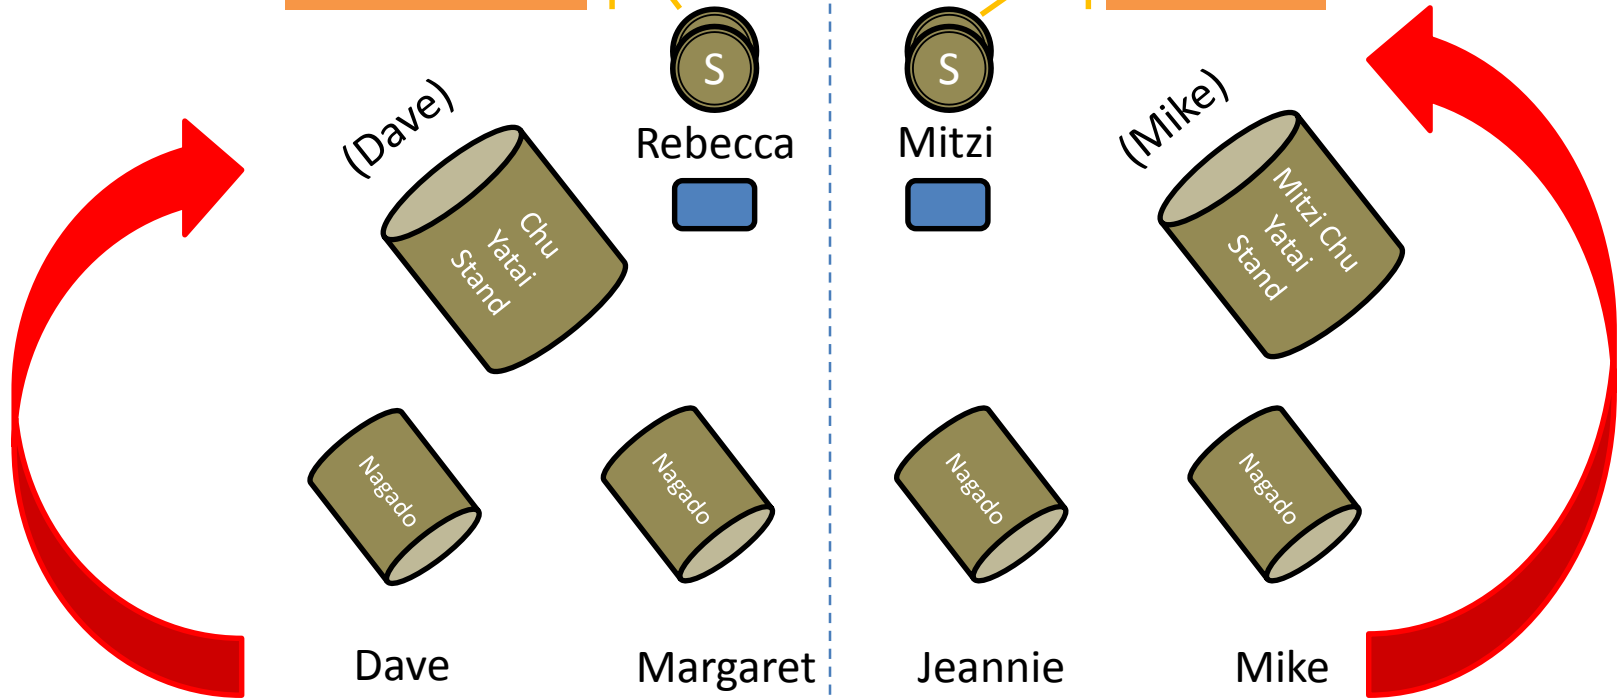

Drum List:

- (4) Nadago w/slants
- (2) Chu's w/Yatai stands
- (2) Shime
- (2) Cushion's

Song 3: Yatai

(Audience)

Margaret's Shime

Mike's Shime