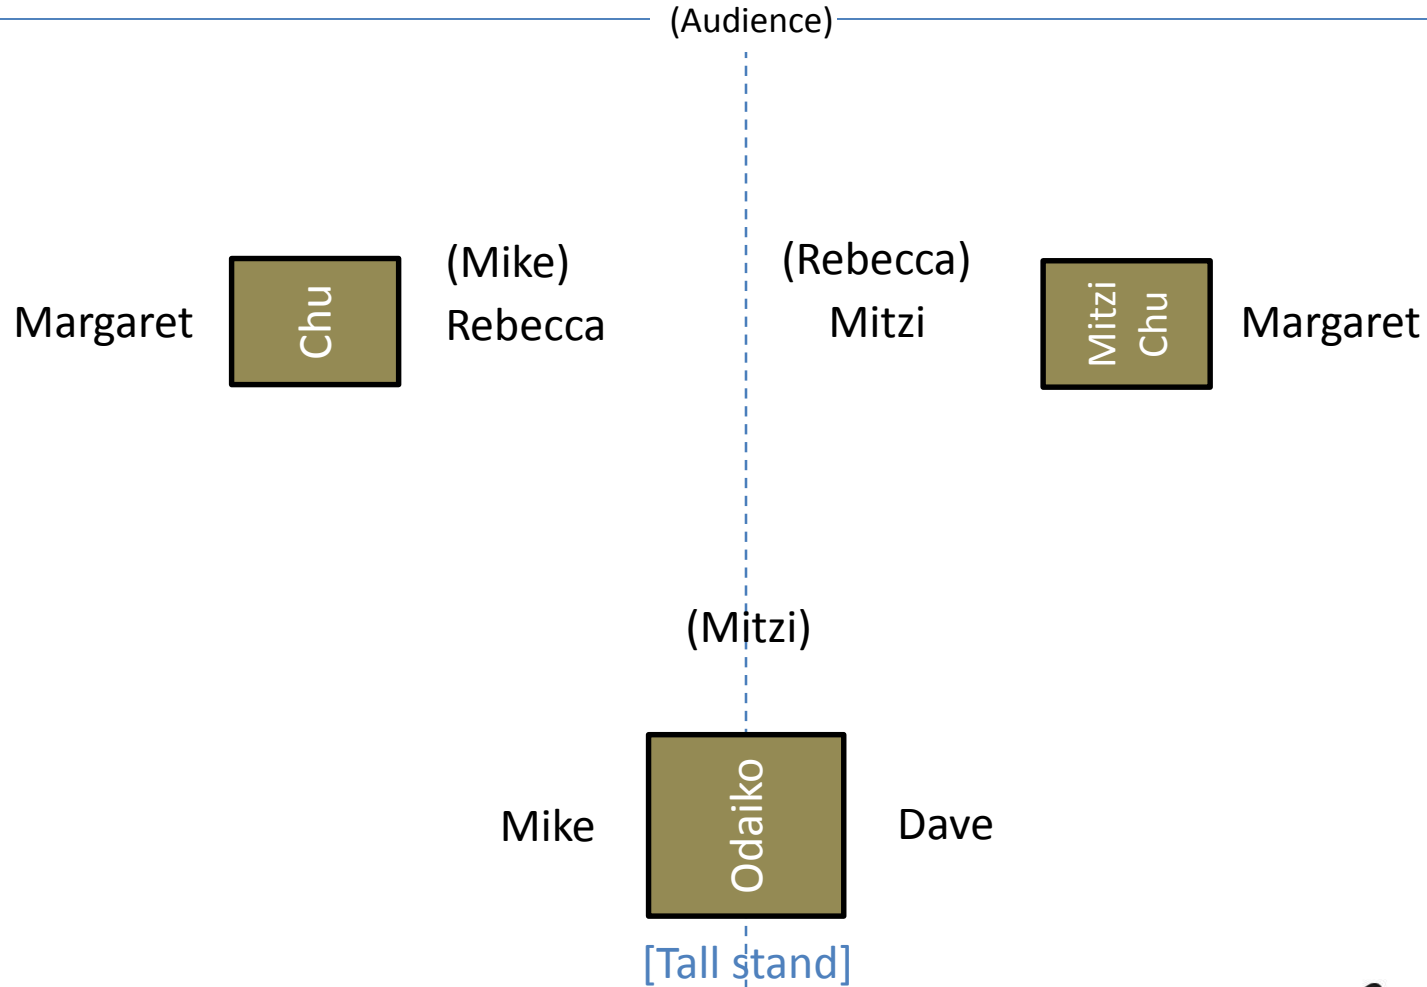

SET 2 (SUNDAY 9 AM)

Global Stage deck will be 16' x 24'

Drum List:

- (4) Chu's w/carpet
- (5) Nagado w/flats
- (1) Cannon
- (2) Shime
- (2) Shells
- (1) Gong

Song 1: Hiryu Sandan Gaishi

Notes:
Shells sound while players enter.

Grass Valley
TAIKO

Drum List:

- (6) Chu's w/carpet
- (5) Jo's w/slants
- (1) Shime
- (1) Cushion

Song 2: Kurage

(Audience)

Notes:
 Enter playfully,
 one at a time.

Drum List:

(3) Chu's w/carpet

(1) Shime

Time 4:16

Song 3: Tottemo Tanoshi

(Audience)

Drum List:

(2) Chu's w/Hachijo Stands

(1) Odaiko w/Stand

Song 4: Hachijo Daiko

Drum List:

- (4) Nadago w/slants
- (4) Jo's w/slants
- (1) Cannon
- (1) Odaiko

Song 5: Matsuri

(Audience)

Taiko (Drums) Legend