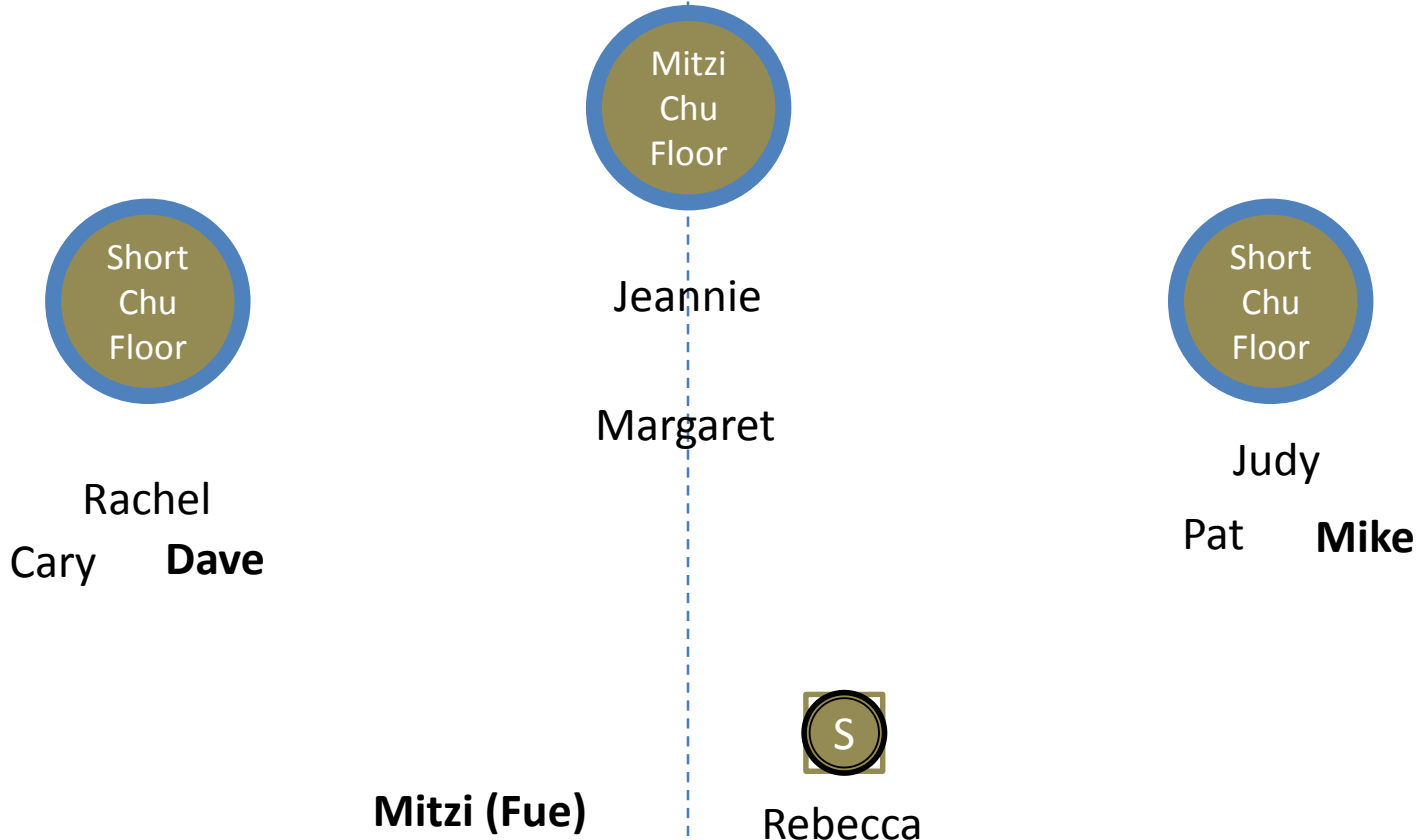

SET 2 (SUNDAY 9 AM)

Global Stage deck will be 16' x 24'

Drum List:

- (4) Chu's w/carpet
- (5) Nagado w/flats
- (1) Cannon
- (2) Shime
- (2) Shells
- (1) Gong

Song 1: Hiryu Sandan Gaishi

Notes:
Shells sound while players enter.

Grass Valley
TAIKO

Drum List:

- (6) Chu's w/carpet
- (5) Jo's w/slants
- (1) Shime
- (1) Cushion

Song 2: Kurage

(Audience)

Notes:
 Enter playfully,
 one at a time.

Drum List:

(3) Chu's w/carpet

(1) Shime

Time 4:16

Song 3: Tottemo Tanoshi

(Audience)

Drum List:

(2) Chu's w/Hachijo Stands

(1) Odaiko w/Stand

Song 4: Hachijo Daiko