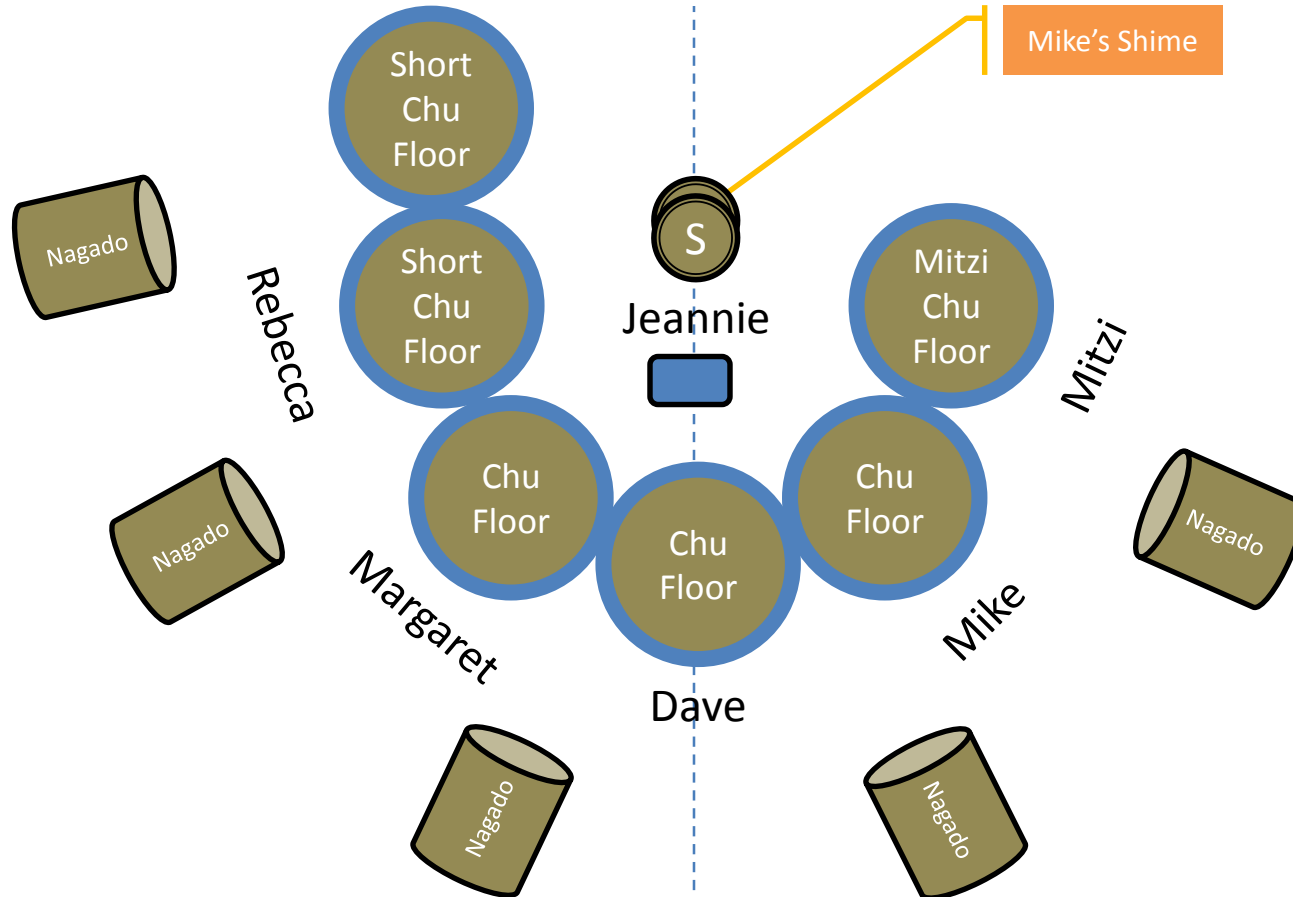

SET 2 (SUNDAY 9 AM)

Global Stage deck will be 16' x 24'

Drum List:

- (4) Chu's w/carpet
- (5) Nagado w/flats
- (1) Cannon
- (2) Shime
- (2) Shells
- (1) Gong

Song 1: Hiryu Sandan Gaishi

Notes:
Shells sound while players enter.

Grass Valley
TAIKO

Drum List:

- (6) Chu's w/carpet
- (5) Jo's w/slants
- (1) Shime
- (1) Cushion

Song 2: Kurage

(Audience)

Notes:
 Enter playfully,
 one at a time.

Drum List:

(3) Chu's w/carpet