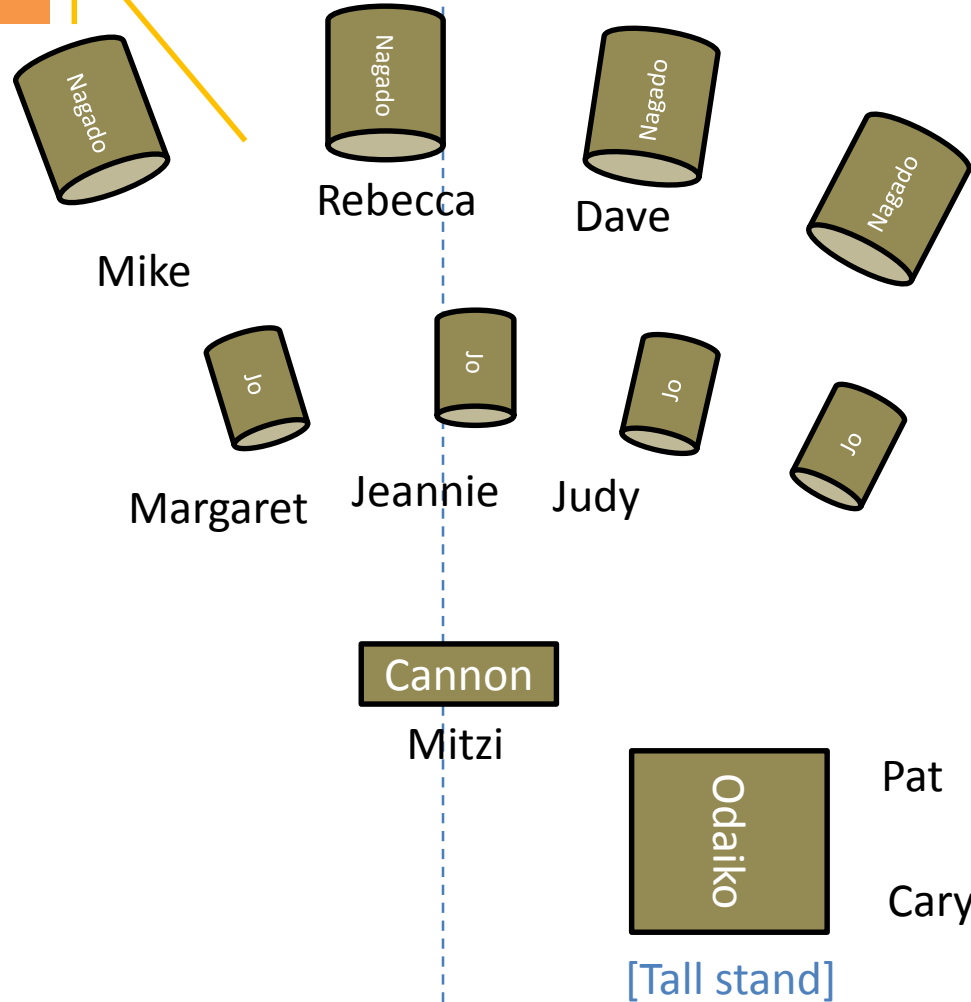

2016 WorldFest Performance Set List

Set 1 (Rehearse Thursdays)

- Matsuri
- Salmon
- Yatai
- Kurage
- Tottemo Tanoshi

Set 2 (Rehearse Saturdays)

- Hiryu
- Kurage
- Tottemo Tanoshi
- Hachijo
- Matsuri

Set 1 Drum List:

SET 1 (FRIDAY 9:30 AM)

Discovery Stage deck will be 16' x 20'

Drum List:

- (4) Nadago w/slants
- (4) Jo's w/slants
- (1) Cannon
- (1) Odaiko

Song 1: Matsuri

(Audience)

2 stick distance

Drum List:

- (6) Nadago w/slants
- (6) Jo's w/slants
- (1) Cannon

Song 2: Salmon Migration

(Audience)

Drum List:

- (4) Nadago w/slants
- (2) Chu's w/Yatai stands
- (2) Shime
- (2) Cushion's

Song 3: Yatai

(Audience)

Margaret's Shime

Drum List:

- (4) Nadago w/slants
- (4) Jo's w/slants
- (1) Cannon
- (1) Odaiko

Song 5: Matsuri

(Audience)

Taiko (Drums) Legend