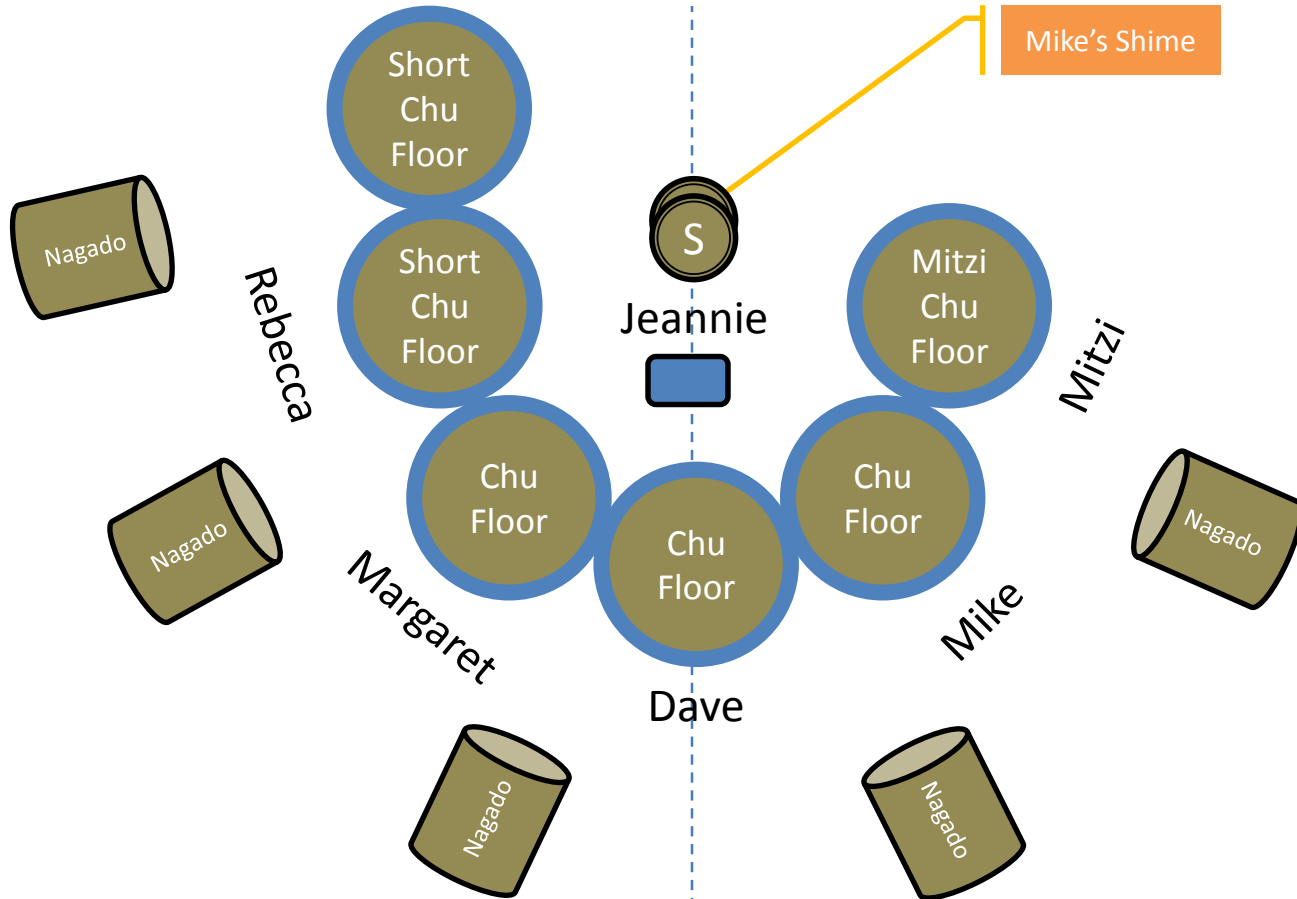

- (6) Nadago w/slants
- (6) Jo's w/slants
- (1) Cannon

Song 2: Salmon Migration

(Audience)

Drum List:

- (4) Nadago w/slants
- (2) Chu's w/Yatai stands
- (2) Shime
- (2) Cushion's

Song 3: Yatai

(Audience)

Margaret's Shime

Mike's Shime

Drum List:

- (6) Chu's w/carpet
- (5) Jo's w/slants
- (1) Shime
- (1) Cushion

Song 4: Kurage

(Audience)

Drum List:

(3) Chu's w/carpet

(1) Cannon

Time 4:16

Song 5: Tottemo Tanoshi

Set 2 Drum List:

- (5) Nadago w/slants
- (4) Jo w/slants
- (1) Mitzi Chu
- (2) Short Chu
- (3) Tall Chu
- (1) Cannon
- (1) Odaiko w/stand
- (2) Shime w/stands
- (2) Hachijo stands
- (1) Shime floor stands
- (1) Cushion's
- (6) Chu floor carpets
- (5) Nagado floor stands
- (1) Gong
- (2) Shells