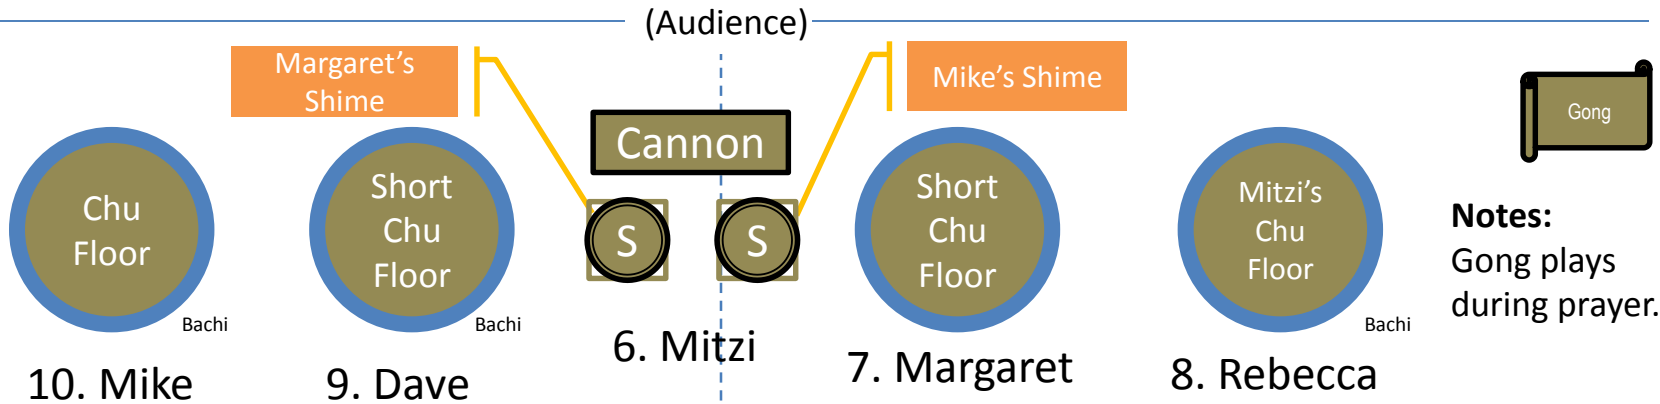

Drum List:

- (4) Chu's w/carpet
- (5) Nagado w/flats
- (1) Cannon
- (2) Shime
- (2) Shells
- (1) Gong

Song 1: Hiryu Sandan Gaishi

Notes:
Shells sound while players enter.

Grass Valley
TAIKO