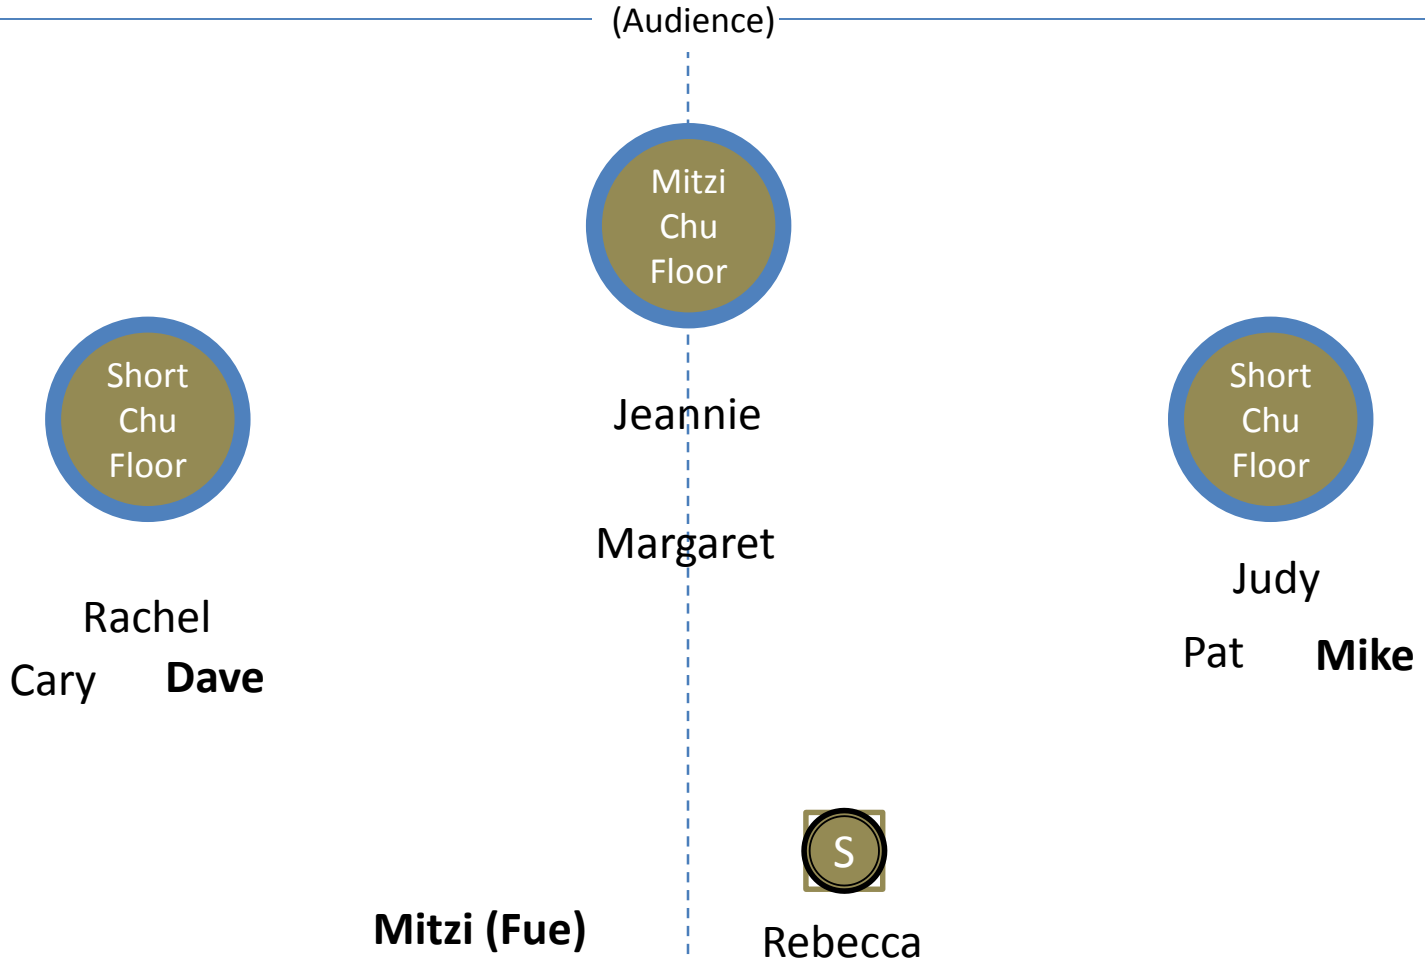

Drum List:

(3) Chu's w/carpet

(1) Cannon

Time 4:16

Song 5: Tottemo Tanoshi