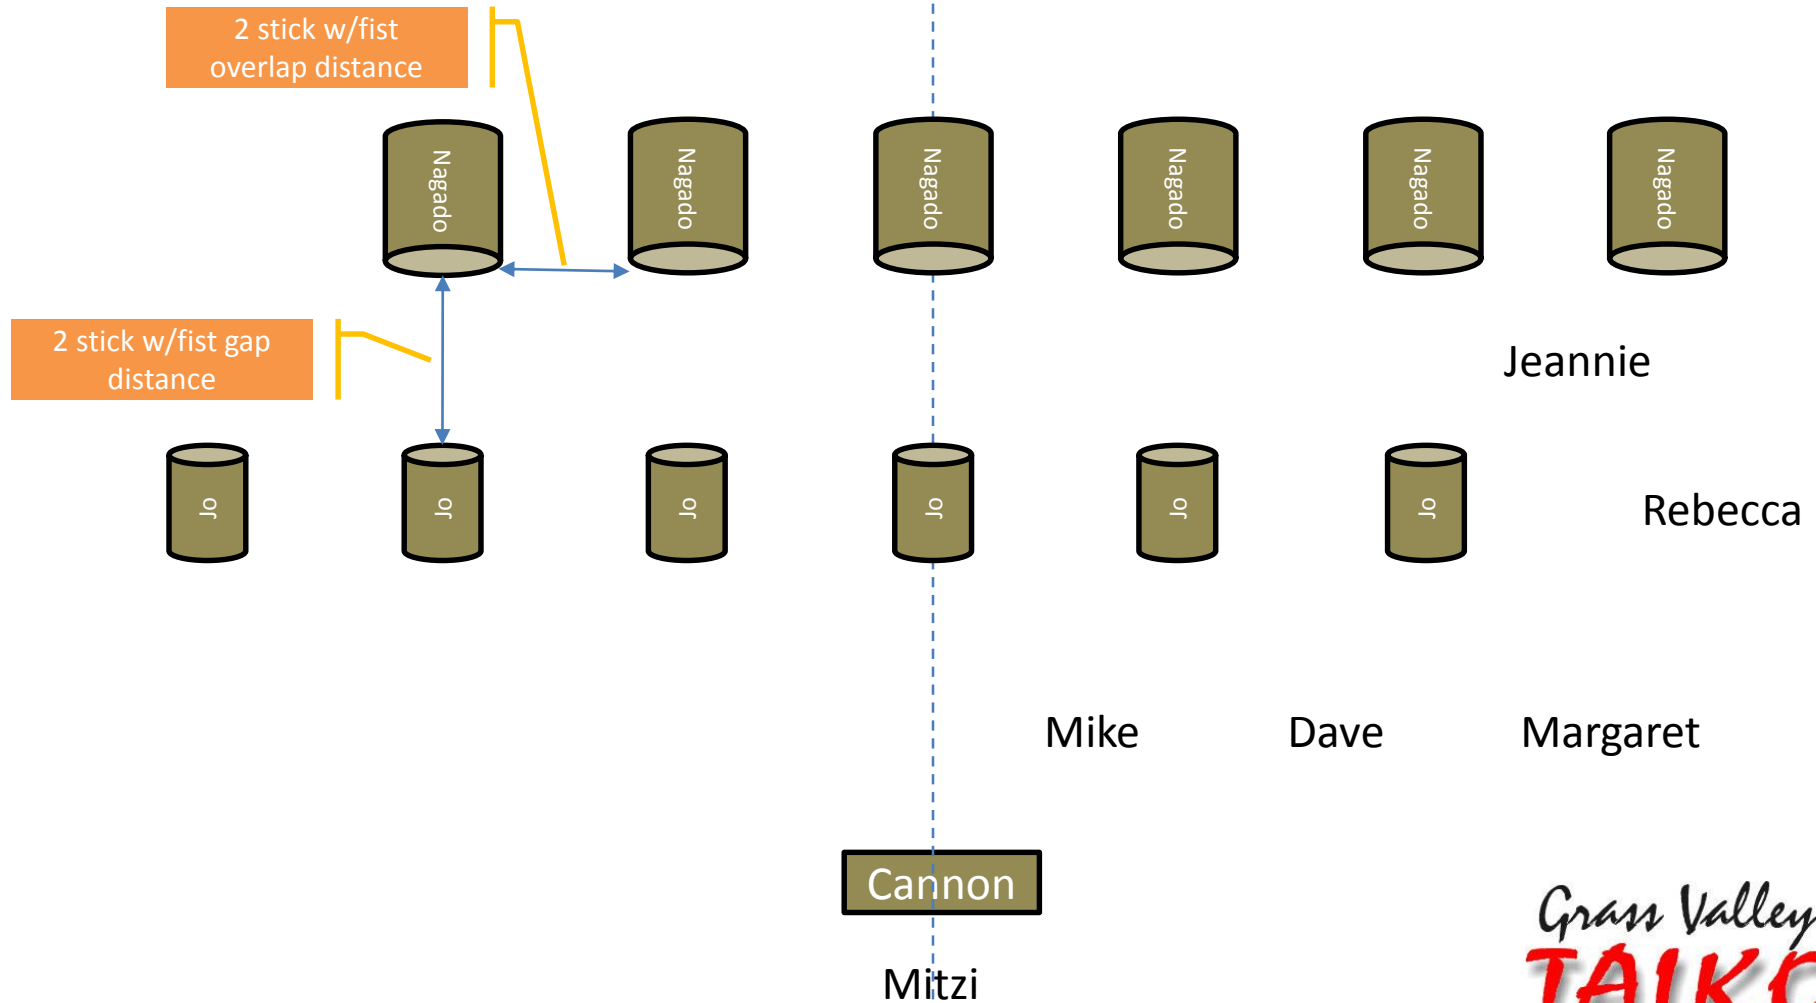

SET 1 (FRIDAY 9:30 AM)

Discovery Stage deck will be 16' x 20'

Drum List:

- (4) Nadago w/slants
- (4) Jo's w/slants
- (1) Cannon
- (1) Odaiko

Song 1: Matsuri

(Audience)

2 stick distance

Drum List:

- (6) Nadago w/slants
- (6) Jo's w/slants
- (1) Cannon

Song 2: Salmon Migration

(Audience)

Drum List:

- (4) Nadago w/slants
- (2) Chu's w/Yatai stands
- (2) Shime
- (2) Cushion's

Song 3: Yatai

(Audience)

Margaret's Shime