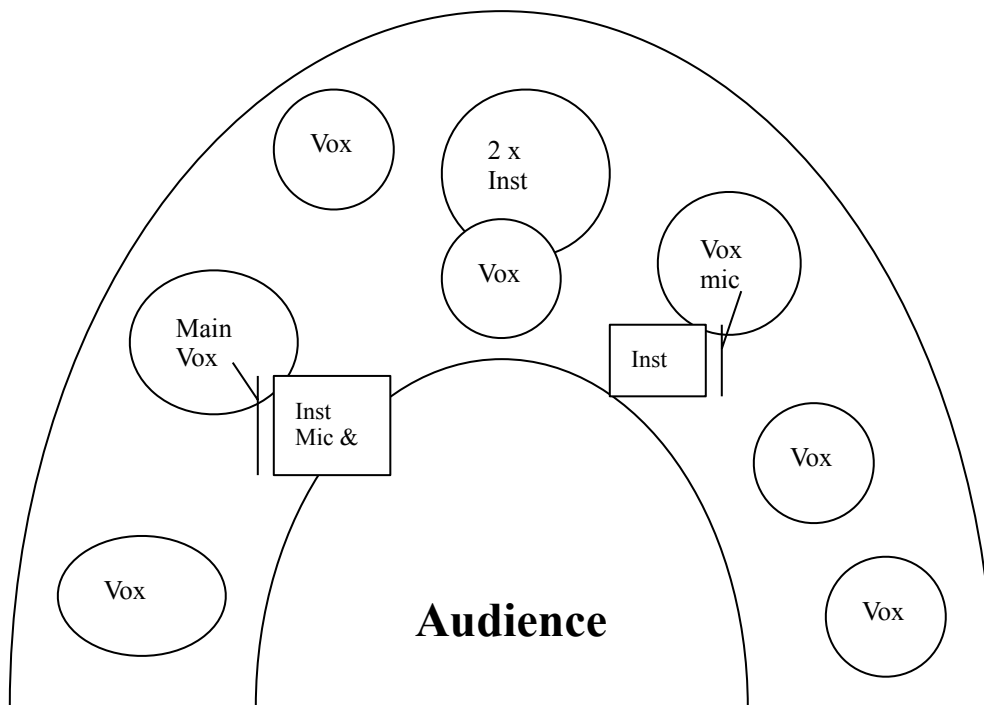

STAGE PLOT

Fanna-Fi-Allah Sufi Qawwali Ensemble

Input List : 6 Vocal Mics, 4 Instrument Mic's

** All musicians are sitting on the stage so short mic stands & monitors are preferred

** Reverb Effect is requested for lead vocal mics & 1st Harmonium.

** 2-3 + Quality sounding monitors are essential