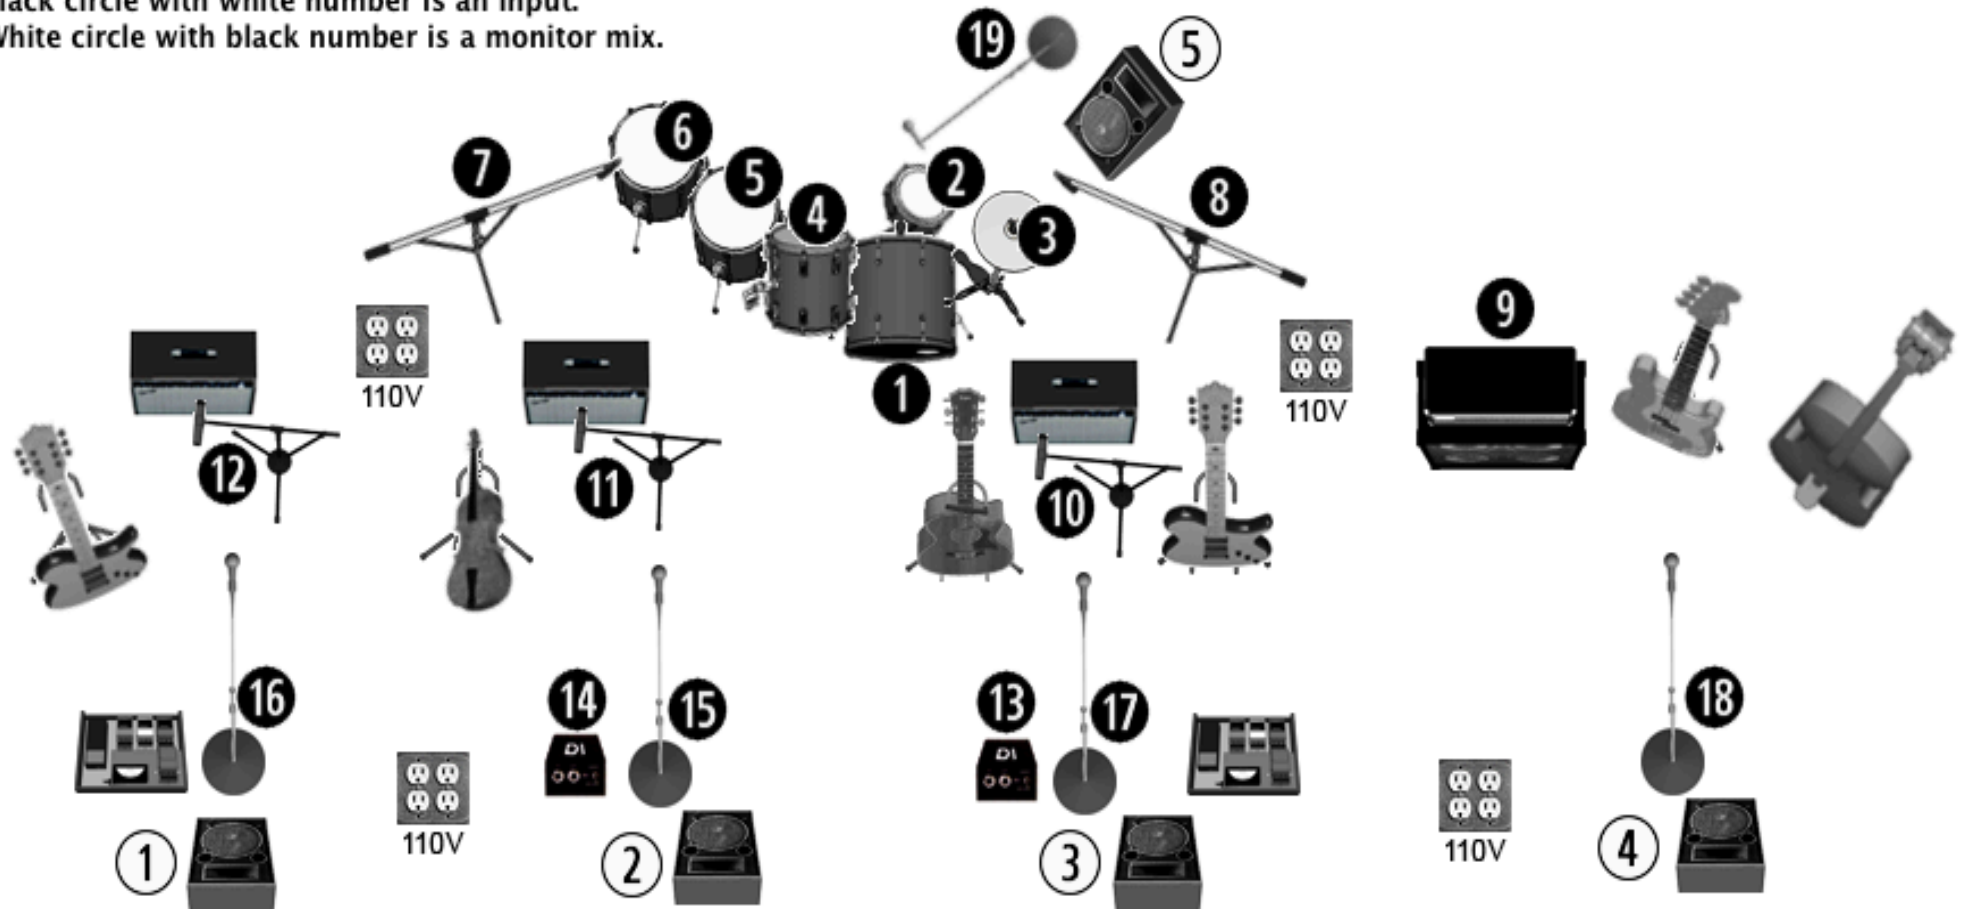

Black circle with white number is an input.
 White circle with black number is a monitor mix.

DEAD WINTER CARPENTERS – BAND PROVIDED BACKLINE –

1.Kick – E902, 52
 Small Boom
 2.Snare – E905, 57
 Small Boom
 3.Hat – E914, 57
 Tall Boom
 4.Tom 1 – E904

5.Floor 1 – E904
 6.Floor 2 – E904
 7.OH L – E914
 Tall Boom
 8.OH R – E914
 Tall Boom

9.Bass – Direct Out
 10.Guitar SR – E906
 Short Boom
 11.Violin – E906
 Short Boom
 12.Guitar SL – E906
 Short Boom
 13.Acoustic Guitar – DI*
 14.Acoustic Violin – DI*

15.Vocal Violin – EV 767*
 Tall Boom
 16.Vocal SL – 58*
 Tall Boom
 17.Vocal Acoustic – Beta 58*
 Tall Boom
 18.Vocal Bass – 58*
 Tall Boom

19. Vocal Drum – 58*
 Tall Boom

* = Band Provides

Production Contact:
 Jesse Dunn: (415)509-8581
 dunn.jesse@gmail.com