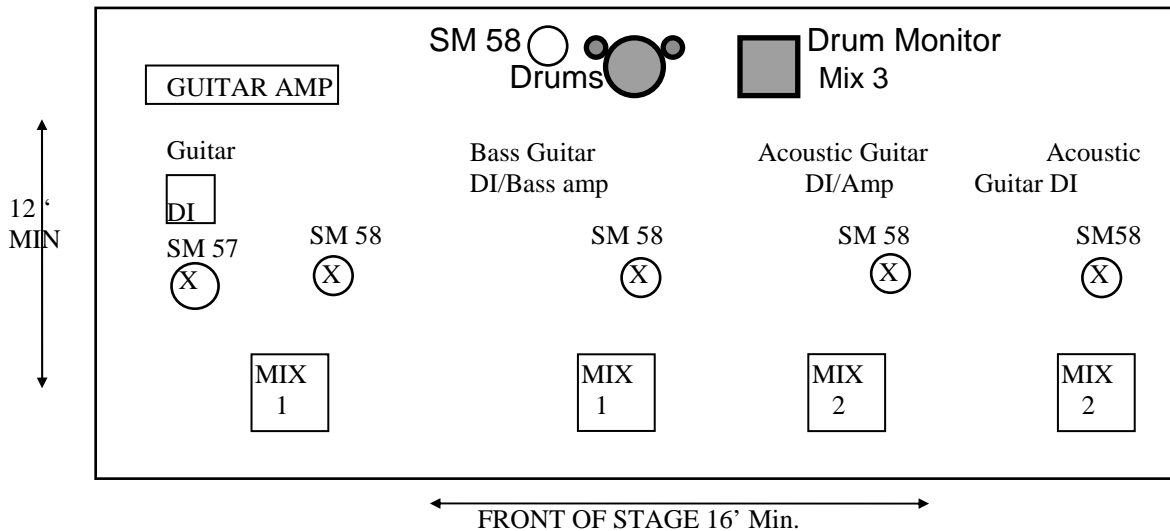

Technical Rider for Banana Slug String Band

(5 performers including drummer)

- 16-24 Channel system - adequate for venue (Min 16)
- Main speakers adequate for house/venue
- 6 Microphones: (5) Shure SM 58, (1) Shure SM 57 (mic the amp)
- 5 Drum Microphones: Kick, SN, Tom, HH, OH
- 11 Mic stands with booms (if possible)
 - 5 tall for vocals
 - 1 short for amp
 - 5 for drummer
- 4 Direct boxes
- 5 Full range monitors (3 monitors minimum)
- Separate monitor mix (from mains)
- 2 mixes minimum (3-5) preferred) on stage
- Separate graphic EQ on all mixes (house and monitors)
- 1 Technician familiar with hall

INPUTS		MIC
1.	VOX	SM 58
2.	VOX	SM 58
3.	VOX	SM 58
4.	VOX	SM 58
5-9	Drum mics	
10.	Bass	DI
11.	Guitar	DI
12.	Guitar (acc)	DI
13.	Guitar (acc)	DI

Technician: Please sign and date both copies of this rider and return one copy with the enclosed contract. (Signed) _____ date _____