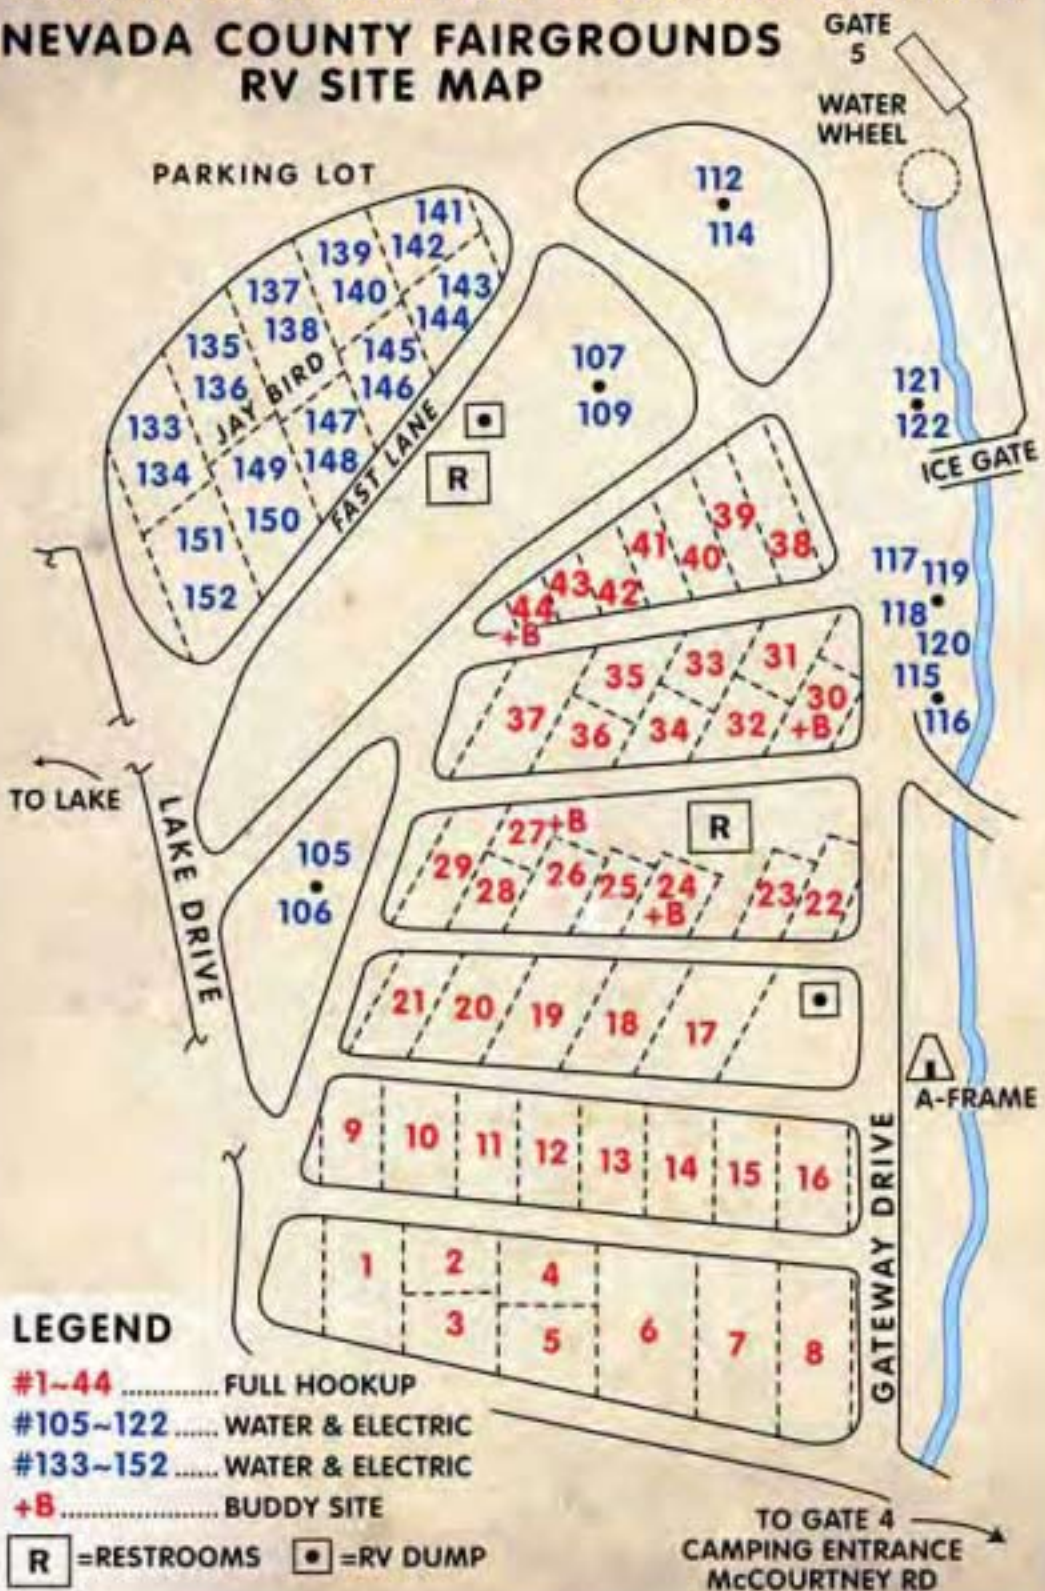

	Reserve your FULL HOOKUP RV site on-line.
	Or call 530-891-4098 to reserve.
RV SITE #	RV sites with Full Hookups are available by reservation only. Notes about sites.
FH01	pull thru-extra room
FH02	pull thru for 1st arrival-end to end w/3
FH03	pull thru for 1st arrival-end to end w/2
FH04	pull thru for 1st arrival-end to end w/5
FH05	pull thru for 1st arrival-end to end w/4
FH06	pull thru
FH07	tree OK to pull thru
FH08	Pull thru - Includes additional hookup for 2nd vehicle - shares sewer
FH09	pull thru
FH10	pull thru
FH11	pul thru
FH12	pull thru
FH13	pull thru
FH14	pull thru-side by 13 &15
FH15	short-pull thru-extra room-side by 16
FH16	short-pull thru
FH17	short-not a pull thru-backin will hold 35'-will share sewer with campground host
FH18	short-not a pull thru-backin will hold 35' unit
FH19	pull thru
FH20	pull thru
FH21	short will hold 35' unit-extra room
FH22	Not Available
FH23	short-not a pull thru-back in-close to bath-35' OK
FH24B1	not a pull thru - shares sewer with 24B2
FH24B2	not a pull thru - shares sewer with 24B1
FH25	pull thru-
FH26	pull thru-
FH27B1	not a pull thru - shares sewer with 27B2
FH 27B2	not a pull thru - shares sewer with 27B1
FH28	not a pull thru- side by 29-end to end w/ 27
FH29	pull thru-side by side with 28
FH30	Not Available
FH31	not a pull thru-side by 33-end to end w/32
FH32	not a pull thru-side by 34-end to end w/ 31
FH33	not a pull thru-side by 31-Trailers maybe too long-end to end w/34
FH34	Short-not a pull thru-end to end w/ 33
FH35	not a pull thru-side by 33-Trailers maybe too long-end to end w/ 36
FH36	not a pull thru-extra room-side by 37-end to end w/ 35
FH37	pull thru-extra room-side by 36
FH38	pull thru-extra room on end
FH39	pull thru
FH40	pull thru
FH41	pull thru
FH42	pull thru
FH43	pull thru
FH44B1	pull thru - shares sewer with 44B2 - - accomodates a smaller RV
FH44B2	pull thru - shares sewer with 44B1 - accomodates a smaller RV